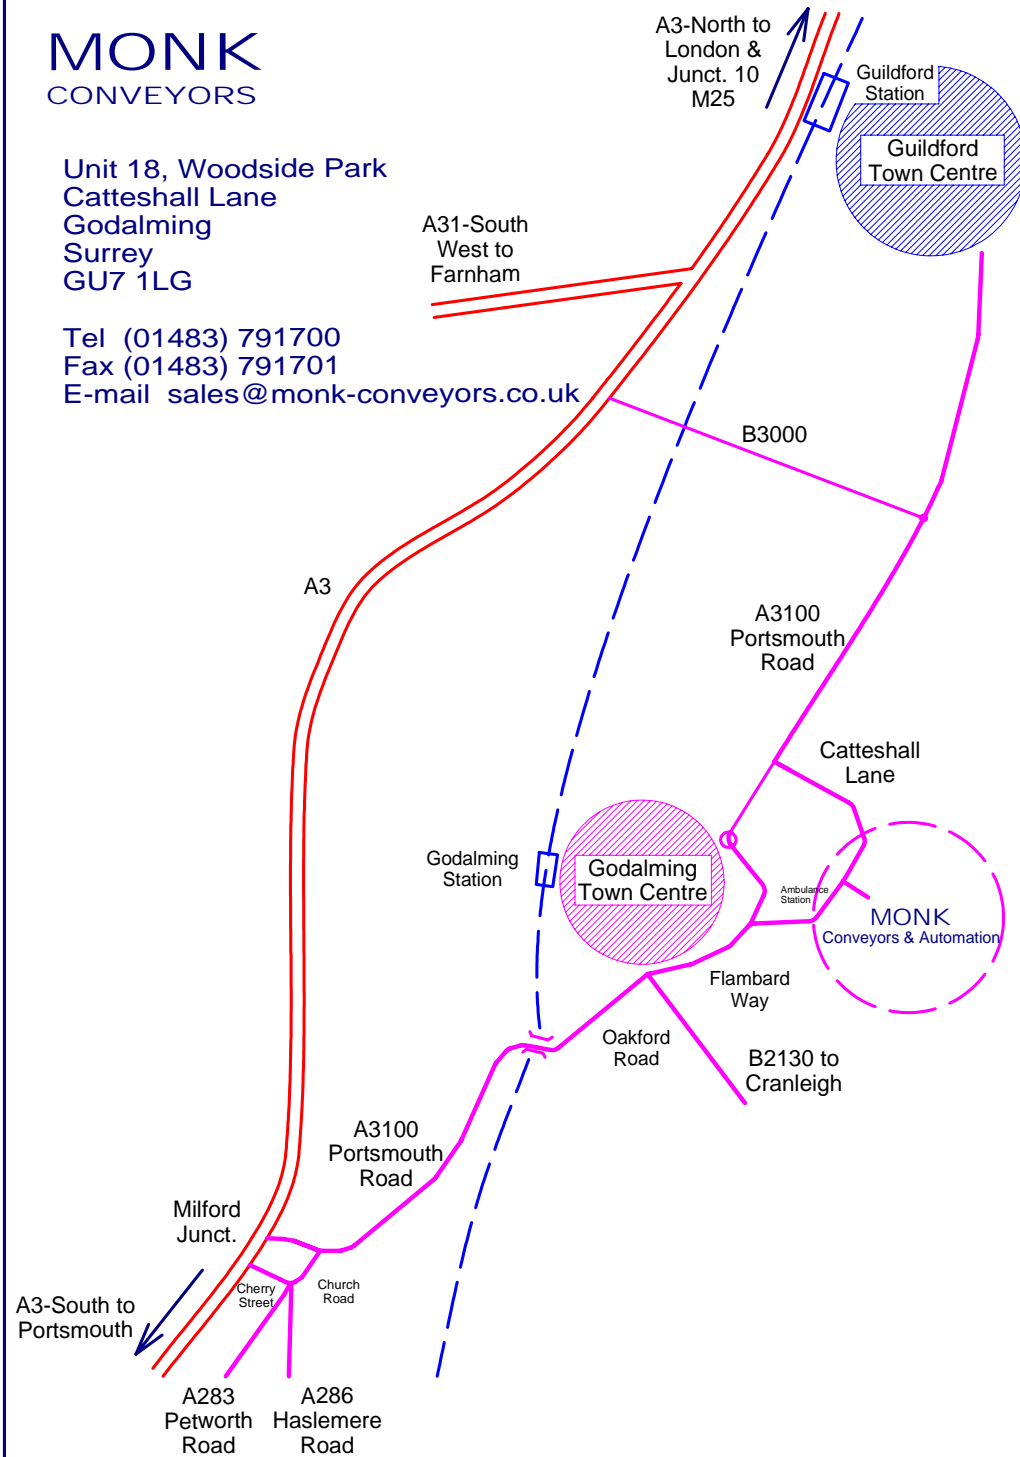

MONK CONVEYORS

Unit 18, Woodside Park
Catteshall Lane
Godalming
Surrey
GU7 1LG

Tel (01483) 791700
Fax (01483) 791701
E-mail sales@monk-conveyors.co.uk

MONK Sush Conveyors